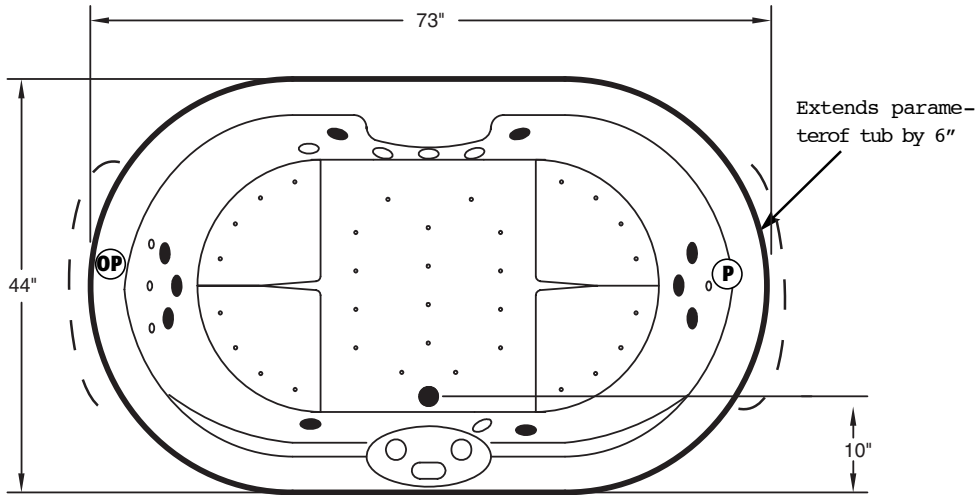

FAX ORDERS TO: 1(800)785-5222 OR (305)908-8169

masterbath collection

4473 AWMB L' Allure

Dimensions: 73"L x 44"W
Capacity: 90 Gallons

BILL TO: _____ **CUST. #:** _____
ORDER DATE: _____ **SHIP DATE:** _____ **P.O. #:** _____
PHONE #: _____ **FAX #:** _____
SHIP TO: _____ **PH:** _____
ADDRESS: _____ **CITY:** _____ **ST:** _____ **ZIP:** _____

PHONE #: _____
FAX #: _____
SPECIAL INSTRUCTIONS: _____
_____
_____

(P) Pump Location
(OP) Optional Pump Location

CHOOSE YOUR BATH	LIST PRICE	DISCOUNTED PRICE
☐ 4473AWMB Whirlpool Bathtub with Electronic Controls and 3.0HP Pump, 1.0 HP Blower, 220V Tub includes Champagne Air, VitAroma, Heater and Spectra-Glo.	$7295.00	$ ____

CHOOSE YOUR OPTIONS	LIST PRICE	DISCOUNTED PRICE
COLORS Standard Color: ☐ White ☐ Bone ☐ Almond ☐ Biscuit ☐ Linen ☐ Black ☐ Innocent Blush ☐ Sterling Silver	INCLUDED	$ N/C
Optional Colors	N/A	$ N/A
TRIM KITS ☐ Whirlpool (Color Coordinated) ☐ Polished Chrome #092250ACH	INCLUDED	$ N/C
☐ Brush Nickel #092250ABN ☐ Polished Brass #092250ABR	INCLUDED	$ N/C
CABLE OPERATED WASTE & OVERFLOW ☐ Polished Brass PVD #0561136	$410.00	$
☐ Polished Chrome #0561132 ☐ White #0561133 ☐ Almond #0561134 ☐ Biscuit #0561135	$240.00	$
☐ Brush Nickel #0561143	$290.00	$
MISCELLANEOUS Pillow (Add-On Style) ☐ White #0532047 ☐ Bone #0532048 ☐ Black #0532049	$58.00	$
☐ Tub Liner #VBP/L	$105.00	$
☐ Aromatherapy-Chromatherapy Mister #0520199 can be installed on certain tubs or on the constructed decks	$245.00	$
VITAROMA SCENTS (Box of 10 Canisters) ☐ Joie de Lavendre #0622506 ☐ Tropical Citrus #0622507		
☐ Cool Mint #0622505 ☐ Tangy Orange #0622508 ☐ Eucalyptus #0622526 ☐ Wild Berry #0622524		
☐ Summer Melon #0622525 ☐ Vanilla #0622523	$84.00	$

VITA BATH
A Division of DM Industries, LTD 2320 N.W. 147th St., Miami, FL 33054
For Dealer Information call: 1 (888) 289-8482/(305) 685-5739
Web Site: http://www.vitabath.com

VB RES-DEL Residential Delivery (Add $75.00): + $
Residential Delivery Exceeding 50 miles ($250.00): + $

ORDER TOTAL: $